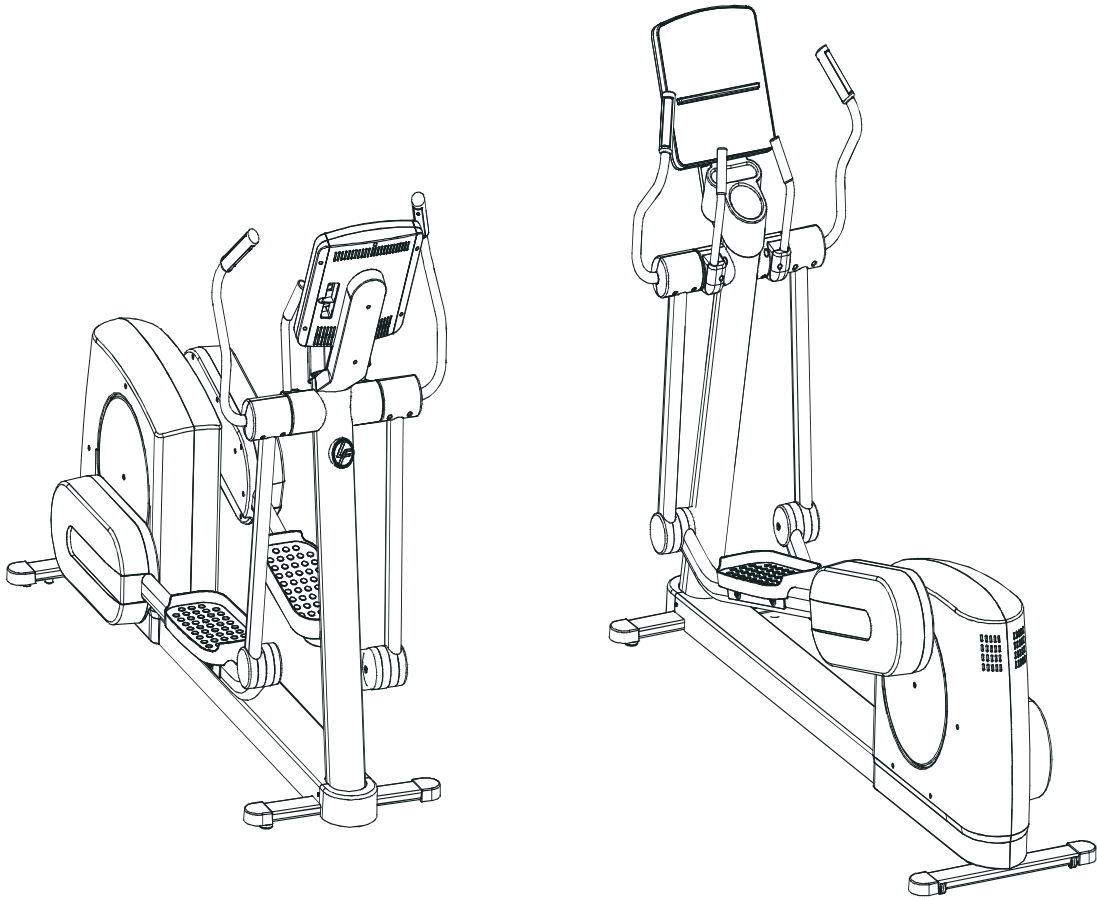

LifeFitness

Classic Cross-trainer CLSXH-0XXX-02
(international only)

Customer Support Services
PARTS MANUAL rev 25 Nov 2009

Console Support and Deadshaft Covers	4
Handlebars and Bullhorns	5
Console and Related Components	6
Upper Frame Hardware	7
Rocker Arms and Pedal Levers	8
Crank Cover and Lower Caps	9
Lower Frame Shrouds and Hardware	10
Pedal Lever Components	11
PCB, Battery, Reed Switch, and Bracket	12
Bearing Insert Assembly	13
Crank Arm Pulley Assembly	14
Drive Module	15
Drive Module Hardware	16
Cables	17

Description	Part No.
OPERATION MANUAL (CD)	OKCD-02003-0001
SERVICE MANUAL	M051-00K62-A149
TOUCH UP PAINT: SPRAY CAN .5 OZ BOTTLE W/APPLICATOR .33 OZ PEN	0017-00008-0204 0017-00008-0205 0017-00008-0206
HARDWARE BAG	AK62-00152-0001
ACCESS PANEL ASSEMBLY CONSISTS OF: 120" COAX CABLE 120" POWER EXTENSION CABLE BRACKET F-TYPE PANEL CONNECTOR #8 PLASTIC GROMMET	AK62-00210-0000 AK32-00020-0002 AK32-00078-0001 OK62-01179-0001 0017-00021-2846 0017-00042-0754
PLUG IN OPTION 120/60	GK62-00002-0018
PLUG IN OPTION 240/50 UK	GK62-00002-0019
PLUG IN OPTION 240v AUS	GK62-00002-0020
PLUG IN OPTION 230/50 CONT	GK62-00002-0021

This treadmill has both Lifepulse sensors and telemetry for reading heart rate.

Console Support
AK62-00123-0000
Console Support Cap
0K62-01030-0001
(Stealth Gray)
Console Support
Shroud
0K62-01023-0001
Console Support
Grommet
0017-00042-0754